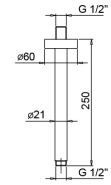

8058

Shower arm

- 25 cm long
- round backplate
- ceiling-mount
- 1/2" inlet

Chrome 81 02 8058
Matt Gun Metal PVD 81 P5 8058
Matt British Gold PVD 81 P6 8058
Matt Copper PVD 81 P9 8058

Brushed Stainless Steel 81 93 8058

OPTIONAL: Built-in part for plasterboard

W046 91 00 W046