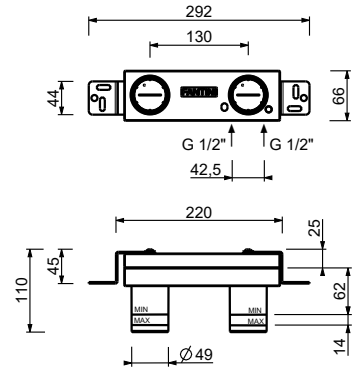

Brushed Stainless Steel 27 93 A713BCY

A713A

Built-in piece

44 00 A713A

A504WF
lead \emptyset free

Single-hole washbasin mixer

- h. 21,5 cm
- spout projection 15,5 cm
- handle
- flow restrictor 5 l/min at 3 bar
- flexible supply lines
- WITHOUT WASTE