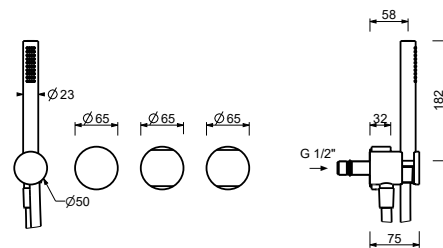

A817BCY

External piece

Chrome	27 02 A817BCY
Matt Gun Metal PVD	27 P5 A817BCY
Matt British Gold PVD	27 P6 A817BCY
Matt Copper PVD	27 P9 A817BCY

Brushed Stainless Steel 27 93 A817BCY