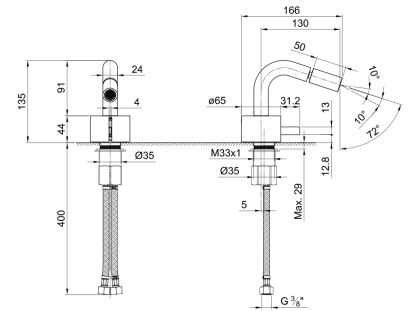

BIDET : traditional cartridge

A508WF

Single-hole bidet mixer

- spout projection 13 cm
- handle
- flow restrictor 5 l/min at 3 bar
- articulated aerator
- flexible supply lines
- WITHOUT WASTE

Chrome 27 02 A508WF
Matt Gun Metal PVD 27 P5 A508WF
Matt British Gold PVD 27 P6 A508WF
Matt Copper PVD 27 P9 A508WF

Brushed Stainless Steel 27 93 A508WF