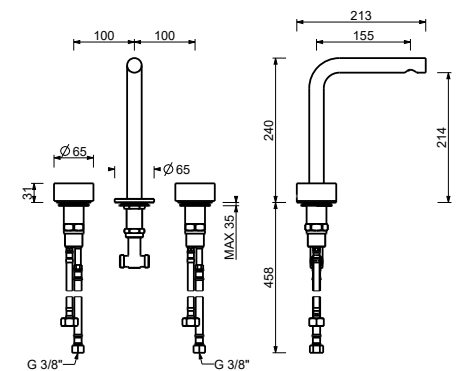

A206WF
lead $\emptyset$ free

3-hole high washbasin mixer

- h. 24 cm
- spout projection 15,5 cm
- handles
- flow restrictor 5 l/min at 3 bar
- 90° ceramic cartridge
- flexible supply lines
- WITHOUT WASTE

Chrome	27 02 A206WF
Matt Gun Metal PVD	27 P5 A206WF
Matt British Gold PVD	27 P6 A206WF
Matt Copper PVD	27 P9 A206WF

Brushed Stainless Steel 27 93 A206WF