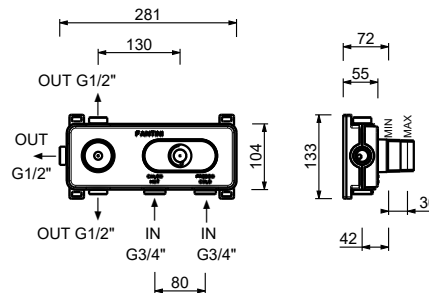

Built-in piece

19 00 D373A