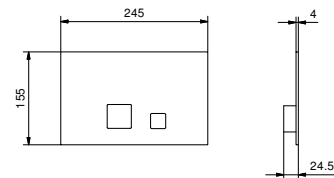

8402

Flush actuator plate

- Base material: stainless steel
- projecting push-button controls
- with round controls
- compatible with GEBERIT SIGMA8, SIGMA12
- without visible fixing system

N.B. complete finishing list in the section miscellaneous articles at the end of the pricelist

Brilliant Stainless Steel	91 38 8402
Matt Gun Metal PVD	91 P5 8402
Matt British Gold PVD	91 P6 8402
Matt Copper PVD	91 P9 8402

Brushed Stainless Steel 91 93 8402

8403

Flush actuator plate

- Base material: stainless steel
- flush fit controls
- with square controls
- compatible with GEBERIT SIGMA8, SIGMA12
- without visible fixing system

N.B. complete finishing list in the section miscellaneous articles at the end of the pricelist

Brilliant Stainless Steel	91 38 8403
Matt Gun Metal PVD	91 P5 8403
Matt British Gold PVD	91 P6 8403
Matt Copper PVD	91 P9 8403

Brushed Stainless Steel 91 93 8403

W216

Flush actuator plate

- Base material: stainless steel
- projecting push-button controls
- with round controls
- compatible with TECEBOX OCTA II
- minimum depth: see installation instructions
- without visible fixing system

N.B. complete finishing list in the section miscellaneous articles at the end of the pricelist

Brilliant Stainless Steel	91 38 W216
Matt Gun Metal PVD	91 P5 W216
Matt British Gold PVD	91 P6 W216
Matt Copper PVD	91 P9 W216

Brushed Stainless Steel 91 93 W216

8486

Double-function hydrobrush

- for WC cleaning
- for personal care if used with a shower mixer
- water plug with showerholder
- stop valve
- Base material: brass
- round backplate
- 120 cm PVC flexible
- 1/2" inlet

N.B. : Brushed nickel PVD for matching with Stainless Steel series

Chrome	91 02 8486
Brushed Nickel PVD	91 92 8486
Matt Gun Metal PVD	91 P5 8486
Matt British Gold PVD	91 P6 8486
Matt Copper PVD	91 P9 8486