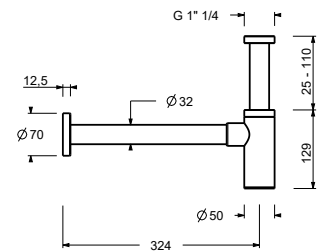

Bottle trap

- 1" 1/4
- for washbasin

N.B. complete finishing list in the section miscellaneous articles at the end of the pricelist

Chrome	91 02 9234
Matt Gun Metal PVD	91 P5 9234
Matt British Gold PVD	91 P6 9234
Matt Copper PVD	91 P9 9234

Brushed Stainless Steel 91 93 9234