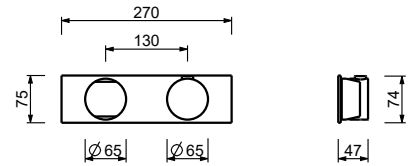

3/4" built-in thermostatic shower mixer - Handle in CARRARA WHITE MARBLE

- handles
- **2-way** shut-off diverter with turning knob
- for horizontal installation only
- 3/4" inlets

A972BCX

External piece

Chrome	27 02 A972BCX
Matt Gun Metal PVD	27 P5 A972BCX
Matt British Gold PVD	27 P6 A972BCX
Matt Copper PVD	27 P9 A972BCX

Brushed Stainless Steel 27 93 A972BCX