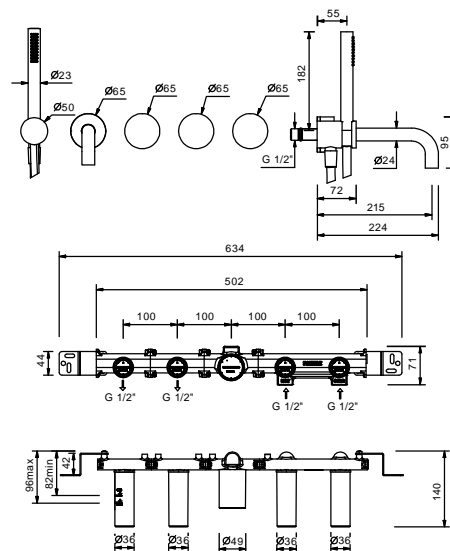

Built-in bathtub mixer

- spout projection 21,5 cm
- handles
- **2-way** diverter with turning knob
- FIT handshower
- water plug with showerholder
- 150 cm PVC flexible
- 90° ceramic cartridge
- 1/2" inlets

A819B

External piece

Chrome	27 02 A819B
Matt Gun Metal PVD	27 P5 A819B
Matt British Gold PVD	27 P6 A819B
Matt Copper PVD	27 P9 A819B

Brushed Stainless Steel 27 93 A819B