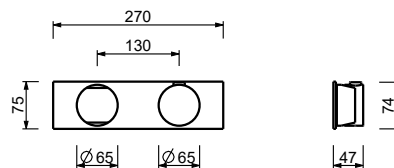

External piece

Chrome	27 02 A973BCX
Matt Gun Metal PVD	27 P5 A973BCX
Matt British Gold PVD	27 P6 A973BCX
Matt Copper PVD	27 P9 A973BCX

Brushed Stainless Steel 27 93 A973BCX