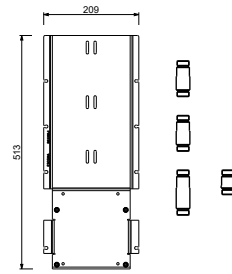

EXAMPLE OF COMBINATION - 1 OUTLET

EXAMPLE OF COMBINATION - 2 OUTLETS

W214

OPTIONAL - Easy Fix System

- plate and connections:
- for an easy both horizontal and vertical installation of the thermostatic mixers:
 - to install art- D400A / D391A - **3 outlets**