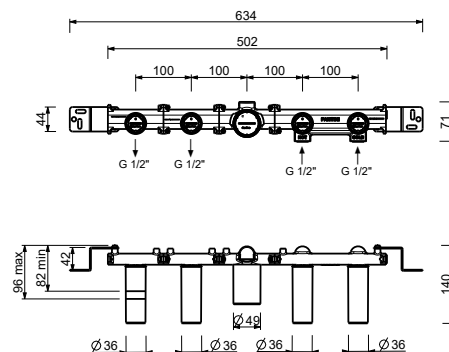

A819A

Built-in piece

44 00 A819A