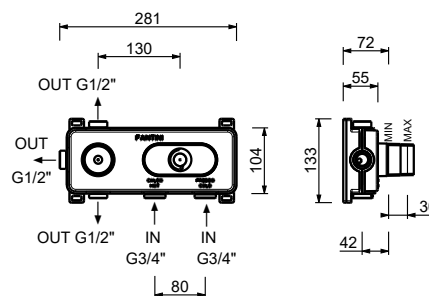

D373A

Built-in piece

19 00 D373A