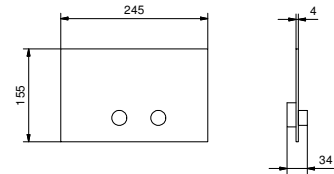

8402

Flush actuator plate

- Base material: stainless steel
- projecting push-button controls
- with round controls
- compatible with GEBERIT SIGMA8, SIGMA12
- without visible fixing system

N.B. complete finishing list in the section miscellaneous articles at the end of the pricelist

Brilliant Stainless Steel	91 38 8402
Matt Gun Metal PVD	91 P5 8402
Matt British Gold PVD	91 P6 8402
Matt Copper PVD	91 P9 8402

Brushed Stainless Steel 91 93 8402

8403

Flush actuator plate

- Base material: stainless steel
- flush fit controls
- with square controls
- compatible with GEBERIT SIGMA8, SIGMA12
- without visible fixing system

N.B. complete finishing list in the section miscellaneous articles at the end of the pricelist

Brilliant Stainless Steel	91 38 8403
Matt Gun Metal PVD	91 P5 8403
Matt British Gold PVD	91 P6 8403
Matt Copper PVD	91 P9 8403

Brushed Stainless Steel 91 93 8403

W216

Flush actuator plate

- Base material: stainless steel
- projecting push-button controls
- with round controls
- compatible with TECEBOX OCTA II
- minimum depth: see installation instructions
- without visible fixing system

N.B. complete finishing list in the section miscellaneous articles at the end of the pricelist

Brilliant Stainless Steel	91 38 W216
Matt Gun Metal PVD	91 P5 W216
Matt British Gold PVD	91 P6 W216
Matt Copper PVD	91 P9 W216

Brushed Stainless Steel 91 93 W216

8486

Double-function hydrobrush

- for WC cleaning
- for personal care if used with a shower mixer
- water plug with showerholder
- stop valve
- Base material: brass
- round backplate
- 120 cm PVC flexible
- 1/2" inlet

N.B. : Brushed nickel PVD for matching with Stainless Steel series

Chrome	91 02 8486
Brushed Nickel PVD	91 92 8486
Matt Gun Metal PVD	91 P5 8486
Matt British Gold PVD	91 P6 8486
Matt Copper PVD	91 P9 8486