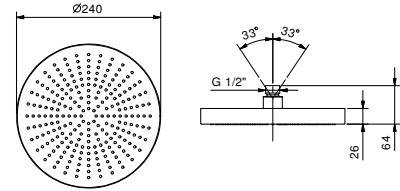

Chrome	81 02 8053
Matt Gun Metal PVD	81 P5 8053
Matt British Gold PVD	81 P6 8053
Matt Copper PVD	81 P9 8053

Brushed Stainless Steel 81 93 8053

8080

Shower arm

- 30 cm long
- round backplate
- wall-mount
- 1/2" inlet