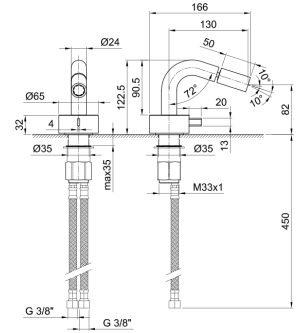

A008WF

Single-hole bidet mixer

- spout projection 13 cm
- handle
- flow restrictor 5 l/min at 3 bar
- articulated aerator
- flexible supply lines
- WITHOUT WASTE

Chrome 27 02 A008WF
Matt Gun Metal PVD 27 P5 A008WF
Matt British Gold PVD 27 P6 A008WF
Matt Copper PVD 27 P9 A008WF

Brushed Stainless Steel 27 93 A008WF