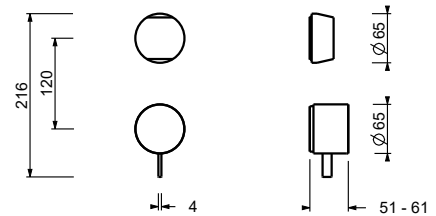

A587BCX

External piece

Chrome	27 02 A587BCX
Matt Gun Metal PVD	27 P5 A587BCX
Matt British Gold PVD	27 P6 A587BCX
Matt Copper PVD	27 P9 A587BCX

Brushed Stainless Steel 27 93 A587BCX