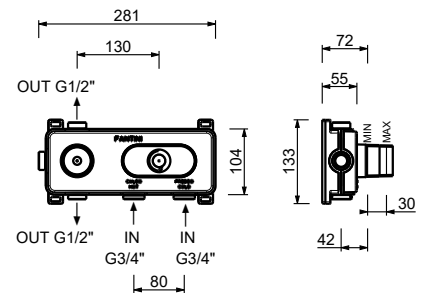

D372A

Built-in piece

19 00 D372A