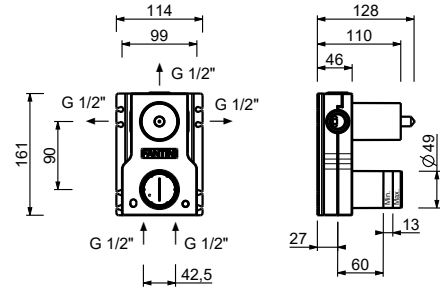

A787A

Built-in piece

44 00 A787A