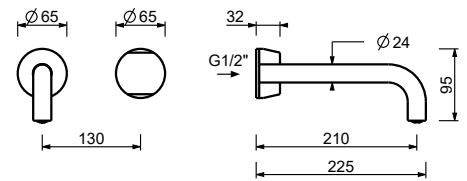

External piece

Chrome	27 02 A713BCX
Matt Gun Metal PVD	27 P5 A713BCX
Matt British Gold PVD	27 P6 A713BCX
Matt Copper PVD	27 P9 A713BCX

Brushed Stainless Steel 27 93 A713BCX