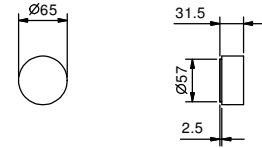

3/4" stop valve

- handle
- 90° ceramic cartridge
- 3/4" inlets
- soundproof

A991B

External piece

Chrome	27 02 A991B
Matt Gun Metal PVD	27 P5 A991B
Matt British Gold PVD	27 P6 A991B
Matt Copper PVD	27 P9 A991B

Brushed Stainless Steel 27 93 A991B