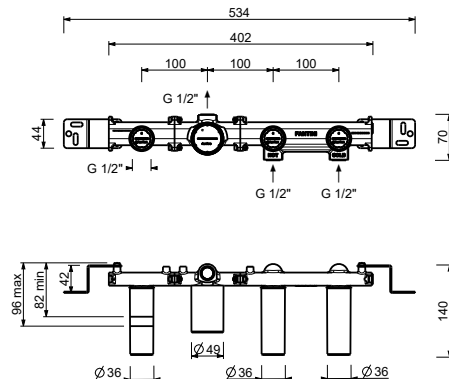

A817A

Built-in piece

44 00 A817A