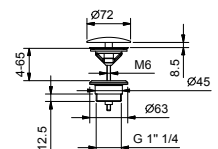

Waste

- 1" 1/4
- for washbasin without overflow
- for washbasin with overflow
- unrestricted outlet
- universal

N.B. complete finishing list in the section miscellaneous articles at the end of the pricelist

Chrome	91 02 8435
Matt Gun Metal PVD	91 P5 8435
Matt British Gold PVD	91 P6 8435
Matt Copper PVD	91 P9 8435

Brushed Stainless Steel 91 93 8435