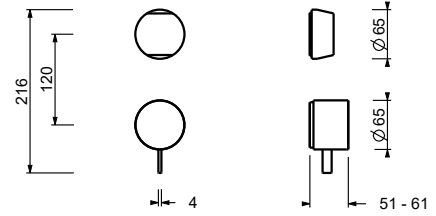

Built-in shower mixer - Handle in CARRARA WHITE MARBLE

- handles
- **2-way** diverter with turning knob
- with ECO SYSTEM
- 1/2" inlets
- soundproof

A585BCX

External piece

Chrome	27 02 A585BCX
Matt Gun Metal PVD	27 P5 A585BCX
Matt British Gold PVD	27 P6 A585BCX
Matt Copper PVD	27 P9 A585BCX

Brushed Stainless Steel 27 93 A585BCX