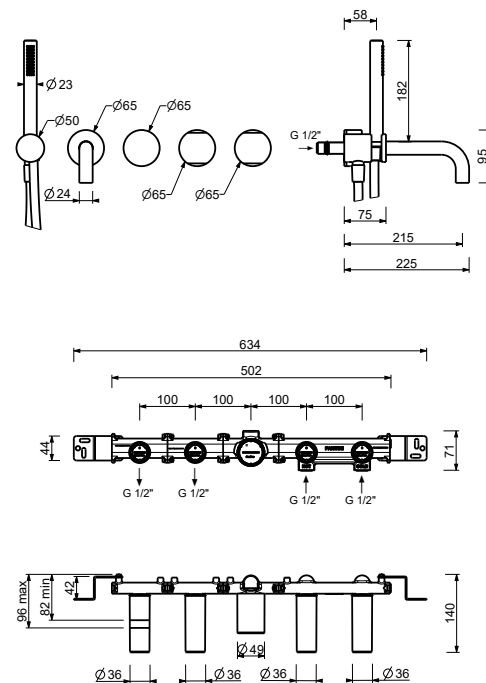

External piece

Chrome	27 02 A819BCX
Matt Gun Metal PVD	27 P5 A819BCX
Matt British Gold PVD	27 P6 A819BCX
Matt Copper PVD	27 P9 A819BCX

Brushed Stainless Steel 27 93 A819BCX