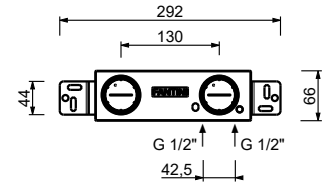

lead ϕ free

Wall-mount washbasin mixer

- spout projection 21 cm
- handle
- flow restrictor 5 l/min at 3 bar
- 1/2" inlets
- WITHOUT WASTE

A713B

External piece

Chrome	27 02 A713B
Matt Gun Metal PVD	27 P5 A713B
Matt British Gold PVD	27 P6 A713B
Matt Copper PVD	27 P9 A713B

Brushed Stainless Steel 27 93 A713B