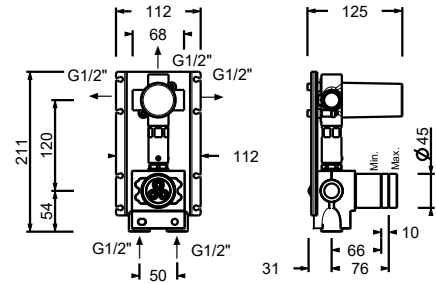

Brushed Stainless Steel 27 93 A587BCY

A587A

Built-in piece

17 00 A587A

3/4" built-in thermostatic shower mixer

- handles
- no. 1 1/2" outlet
- for horizontal installation only
- 3/4" inlets

A931B

External piece