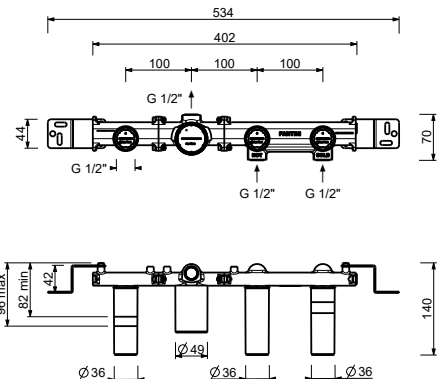

A265**Deck-mount bathtub mixer**

- spout projection 15,5 cm
- handles
- 5-hole
- **2-way** diverter with pushing button
- FIT handshower
- 150 cm flexible
- 90° ceramic cartridge
- 3/4" inlets
- flexible supply lines