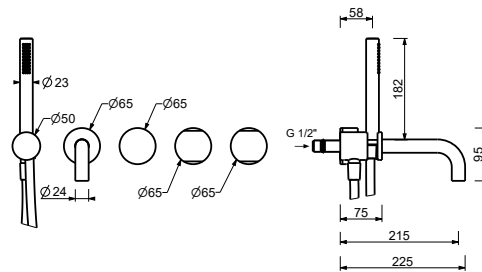

Built-in bathtub mixer - Handles in MARQUINA BLACK MARBLE

- spout projection 21,5 cm
- handles
- **2-way** diverter with turning knob
- FIT handshower
- water plug with showerholder
- 150 cm PVC flexible
- 90° ceramic cartridge
- 1/2" inlets

A819BCY

External piece

Chrome	27 02 A819BCY
Matt Gun Metal PVD	27 P5 A819BCY
Matt British Gold PVD	27 P6 A819BCY
Matt Copper PVD	27 P9 A819BCY

Brushed Stainless Steel 27 93 A819BCY