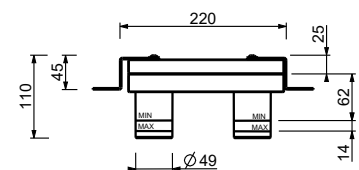

External piece

Chrome	27 02 A713BCX
Matt Gun Metal PVD	27 P5 A713BCX
Matt British Gold PVD	27 P6 A713BCX
Matt Copper PVD	27 P9 A713BCX

Brushed Stainless Steel 27 93 A713BCX