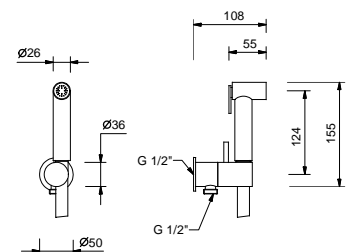

Double-function hydrobrush

- for WC cleaning
- for personal care if used with a shower mixer
- water plug with showerholder
- stop valve
- Base material: brass
- round backplate
- 120 cm PVC flexible
- 1/2" inlet

N.B. : Brushed nickel PVD for matching with Stainless Steel series

Chrome	91 02 8486
Brushed Nickel PVD	91 92 8486
Matt Gun Metal PVD	91 P5 8486
Matt British Gold PVD	91 P6 8486
Matt Copper PVD	91 P9 8486