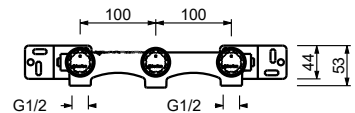

External piece

Chrome	27 02 A813BCY
Matt Gun Metal PVD	27 P5 A813BCY
Matt British Gold PVD	27 P6 A813BCY
Matt Copper PVD	27 P9 A813BCY

Brushed Stainless Steel 27 93 A813BCY