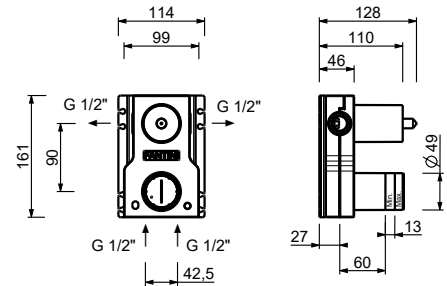

A785A

Built-in piece

44 00 A785A