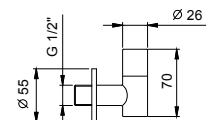

8434

Waste

- 1" 1/4
- pushing plug
- for washbasin without overflow
- for washbasin with overflow
- universal

N.B. complete finishing list in the section miscellaneous articles at the end of the pricelist

Chrome	91 02 8434
Matt Gun Metal PVD	91 P5 8434
Matt British Gold PVD	91 P6 8434
Matt Copper PVD	91 P9 8434

Brushed Stainless Steel 91 93 8434

8435

Waste

- 1" 1/4
- for washbasin without overflow
- for washbasin with overflow
- unrestricted outlet
- universal

N.B. complete finishing list in the section miscellaneous articles at the end of the pricelist

Chrome	91 02 8435
Matt Gun Metal PVD	91 P5 8435
Matt British Gold PVD	91 P6 8435
Matt Copper PVD	91 P9 8435

Brushed Stainless Steel 91 93 8435

9234

Bottle trap

- 1" 1/4
- for washbasin

N.B. complete finishing list in the section miscellaneous articles at the end of the pricelist

Chrome	91 02 9234
Matt Gun Metal PVD	91 P5 9234
Matt British Gold PVD	91 P6 9234
Matt Copper PVD	91 P9 9234

Brushed Stainless Steel 91 93 9234

8364

Pair of filters

- with shutoff
- fully inspectable filter
- 1/2" inlet

N.B. complete finishing list in the section miscellaneous articles at the end of the pricelist

Chrome	91 02 8364
Matt Gun Metal PVD	91 P5 8364
Matt British Gold PVD	91 P6 8364
Matt Copper PVD	91 P9 8364

Brushed Stainless Steel 91 93 8364