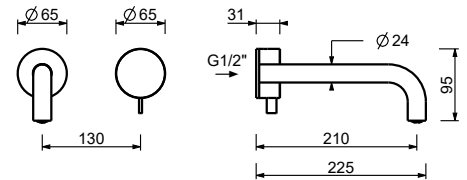

lead ϕ free

Wall-mount washbasin mixer

- spout projection 21 cm
- handle
- flow restrictor 5 l/min at 3 bar
- 1/2" inlets
- WITHOUT WASTE

A713B

External piece

Chrome	27 02 A713B
Matt Gun Metal PVD	27 P5 A713B
Matt British Gold PVD	27 P6 A713B
Matt Copper PVD	27 P9 A713B

Brushed Stainless Steel 27 93 A713B