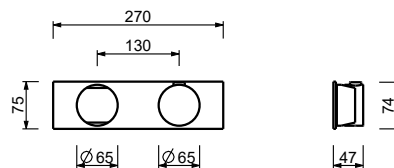

3/4" built-in thermostatic shower mixer - Handle in MARQUINA BLACK MARBLE

- handles
- **3-way** shut-off diverter with turning knob
- for horizontal installation only
- 3/4" inlets

A973BCY

External piece

Chrome	27 02 A973BCY
Matt Gun Metal PVD	27 P5 A973BCY
Matt British Gold PVD	27 P6 A973BCY
Matt Copper PVD	27 P9 A973BCY

Brushed Stainless Steel 27 93 A973BCY