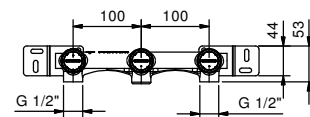

A206WFCX

3-hole high washbasin mixer - Handles in CARRARA WHITE MARBLE

lead $\varnothing$ free

- h. 24 cm
- spout projection 15,5 cm
- handles
- flow restrictor 5 l/min at 3 bar
- 90° ceramic cartridge
- flexible supply lines
- WITHOUT WASTE

Chrome	27 02 A206WFCX
Matt Gun Metal PVD	27 P5 A206WFCX
Matt British Gold PVD	27 P6 A206WFCX
Matt Copper PVD	27 P9 A206WFCX

Brushed Stainless Steel 27 93 A206WFCX

A206WFCY

3-hole high washbasin mixer - Handles in MARQUINA BLACK MARBLE

lead $\varnothing$ free

- h. 24 cm
- spout projection 15,5 cm
- handles
- flow restrictor 5 l/min at 3 bar
- 90° ceramic cartridge
- flexible supply lines
- WITHOUT WASTE

Chrome	27 02 A206WFCY
Matt Gun Metal PVD	27 P5 A206WFCY
Matt British Gold PVD	27 P6 A206WFCY
Matt Copper PVD	27 P9 A206WFCY

Brushed Stainless Steel 27 93 A206WFCY

lead $\varnothing$ free

Wall-mount washbasin mixer

- spout projection 21,5 cm
- handles
- flow restrictor 5 l/min at 3 bar
- 90° ceramic cartridge
- 1/2" inlets
- WITHOUT WASTE

A813B

External piece

Chrome	27 02 A813B
Matt Gun Metal PVD	27 P5 A813B
Matt British Gold PVD	27 P6 A813B
Matt Copper PVD	27 P9 A813B

Brushed Stainless Steel 27 93 A813B

R010A

Built-in piece

44 00 R010A