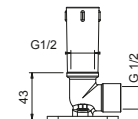

OPTIONAL: Built-in part for plasterboard

W046 91 00 W046