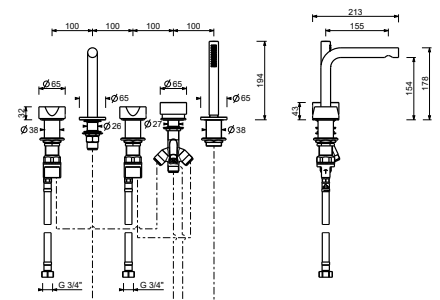

A265CX

Deck-mount bathtub mixer - Handles in CARRARA WHITE MARBLE

- spout projection 15,5 cm
- handles
- 5-hole
- **2-way** diverter with pushing button
- FIT handshower
- 150 cm flexible
- 90° ceramic cartridge
- 3/4" inlets
- flexible supply lines

Chrome 27 02 A265CX
Matt Gun Metal PVD 27 P5 A265CX
Matt British Gold PVD 27 P6 A265CX
Matt Copper PVD 27 P9 A265CX

Brushed Stainless Steel 27 93 A265CX