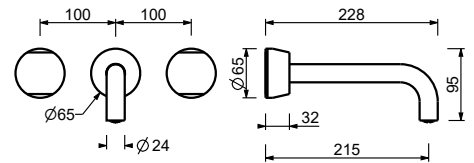

External piece

Chrome	27 02 A813BCY
Matt Gun Metal PVD	27 P5 A813BCY
Matt British Gold PVD	27 P6 A813BCY
Matt Copper PVD	27 P9 A813BCY

Brushed Stainless Steel 27 93 A813BCY