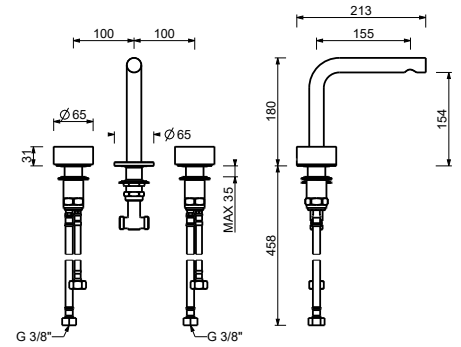

A204WF
lead $\emptyset$ free

3-hole washbasin mixer

- h. 18 cm
- spout projection 15,5 cm
- handles
- flow restrictor 5 l/min at 3 bar
- 90° ceramic cartridge
- flexible supply lines
- WITHOUT WASTE

Chrome	27 02 A204WF
Matt Gun Metal PVD	27 P5 A204WF
Matt British Gold PVD	27 P6 A204WF
Matt Copper PVD	27 P9 A204WF

Brushed Stainless Steel 27 93 A204WF