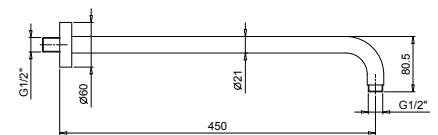

Shower arm

- 45 cm long
- round backplate
- wall-mount
- 1/2" inlet

Chrome	81 02 8059
Matt Gun Metal PVD	81 P5 8059
Matt British Gold PVD	81 P6 8059
Matt Copper PVD	81 P9 8059

Brushed Stainless Steel 81 93 8059