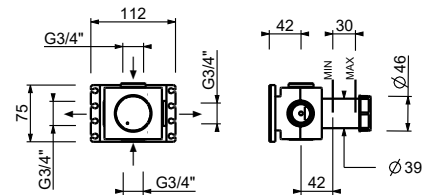

Brushed Stainless Steel 27 93 A991BCY

D391A

Built-in piece

19 00 D391A

W213

OPTIONAL - Easy Fix System

- plate and connections:
- for an easy both horizontal and vertical installation of the thermostatic mixers:
 - to install art- D400A / D391A - **1 outlet**
 - to install art- D400A / D391A - **2 outlets**