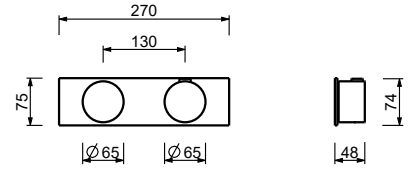

3/4" built-in thermostatic shower mixer

- handles
- no. 1 1/2" outlet
- for horizontal installation only
- 3/4" inlets

A931B

External piece

Chrome	27 02 A931B
Matt Gun Metal PVD	27 P5 A931B
Matt British Gold PVD	27 P6 A931B
Matt Copper PVD	27 P9 A931B

Brushed Stainless Steel 27 93 A931B