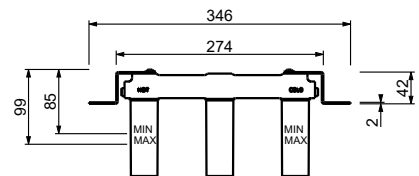

External piece

Chrome	27 02 A813BCY
Matt Gun Metal PVD	27 P5 A813BCY
Matt British Gold PVD	27 P6 A813BCY
Matt Copper PVD	27 P9 A813BCY

Brushed Stainless Steel 27 93 A813BCY