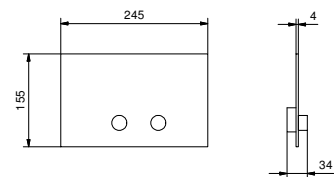

8402

Flush actuator plate

- Base material: stainless steel
- projecting push-button controls
- with round controls
- compatible with GEBERIT SIGMA8, SIGMA12
- without visible fixing system

N.B. complete finishing list in the section miscellaneous articles at the end of the pricelist

Brilliant Stainless Steel	91 38 8402
Matt Gun Metal PVD	91 P5 8402
Matt British Gold PVD	91 P6 8402
Matt Copper PVD	91 P9 8402

Brushed Stainless Steel 91 93 8402

8403

Flush actuator plate

- Base material: stainless steel
- flush fit controls
- with square controls
- compatible with GEBERIT SIGMA8, SIGMA12
- without visible fixing system

N.B. complete finishing list in the section miscellaneous articles at the end of the pricelist

Brilliant Stainless Steel	91 38 8403
Matt Gun Metal PVD	91 P5 8403
Matt British Gold PVD	91 P6 8403
Matt Copper PVD	91 P9 8403

Brushed Stainless Steel 91 93 8403

W216

Flush actuator plate

- Base material: stainless steel
- projecting push-button controls
- with round controls
- compatible with TECEBOX OCTA II
- minimum depth: see installation instructions
- without visible fixing system

N.B. complete finishing list in the section miscellaneous articles at the end of the pricelist

Brilliant Stainless Steel	91 38 W216
Matt Gun Metal PVD	91 P5 W216
Matt British Gold PVD	91 P6 W216
Matt Copper PVD	91 P9 W216

Brushed Stainless Steel 91 93 W216

8486

Double-function hydrobrush

- for WC cleaning
- for personal care if used with a shower mixer
- water plug with showerholder
- stop valve
- Base material: brass
- round backplate
- 120 cm PVC flexible
- 1/2" inlet

N.B. : Brushed nickel PVD for matching with Stainless Steel series

Chrome	91 02 8486
Brushed Nickel PVD	91 92 8486
Matt Gun Metal PVD	91 P5 8486
Matt British Gold PVD	91 P6 8486
Matt Copper PVD	91 P9 8486