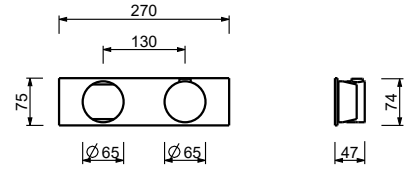

3/4" built-in thermostatic shower mixer - Handle in MARQUINA BLACK MARBLE

- handles
- no. 1 1/2" outlet
- for horizontal installation only
- 3/4" inlets

A931BCY

External piece

Chrome	27 02 A931BCY
Matt Gun Metal PVD	27 P5 A931BCY
Matt British Gold PVD	27 P6 A931BCY
Matt Copper PVD	27 P9 A931BCY

Brushed Stainless Steel 27 93 A931BCY