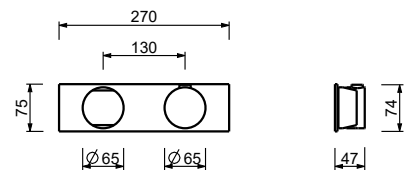

A931BCX

External piece

Chrome	27 02 A931BCX
Matt Gun Metal PVD	27 P5 A931BCX
Matt British Gold PVD	27 P6 A931BCX
Matt Copper PVD	27 P9 A931BCX

Brushed Stainless Steel 27 93 A931BCX