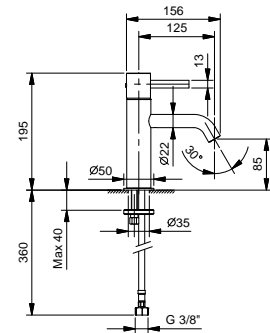

A704WF
lead $\emptyset$ free

Single-hole washbasin mixer

- spout projection 12,5 cm
- handle
- flow restrictor 5 l/min at 3 bar
- flexible supply lines
- WITHOUT WASTE

Chrome 27 02 A704WF
Matt Gun Metal PVD 27 P5 A704WF
Matt British Gold PVD 27 P6 A704WF
Matt Copper PVD 27 P9 A704WF

Brushed Stainless Steel 27 93 A704WF