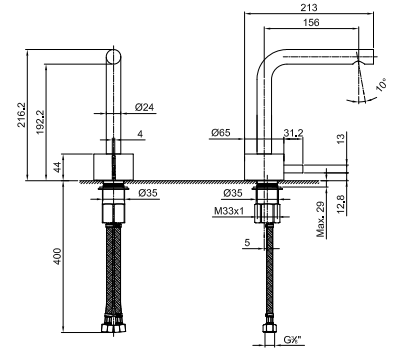

A504WF
lead $\emptyset$ free

Single-hole washbasin mixer

- h. 21,5 cm
- spout projection 15,5 cm
- handle
- flow restrictor 5 l/min at 3 bar
- flexible supply lines
- WITHOUT WASTE

Chrome 27 02 A504WF
Matt Gun Metal PVD 27 P5 A504WF
Matt British Gold PVD 27 P6 A504WF
Matt Copper PVD 27 P9 A504WF

Brushed Stainless Steel 27 93 A504WF