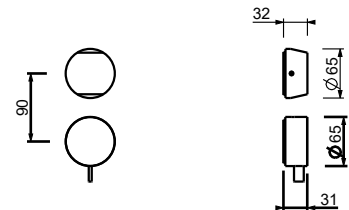

A787BCX

External piece

Chrome	27 02 A787BCX
Matt Gun Metal PVD	27 P5 A787BCX
Matt British Gold PVD	27 P6 A787BCX
Matt Copper PVD	27 P9 A787BCX

Brushed Stainless Steel 27 93 A787BCX