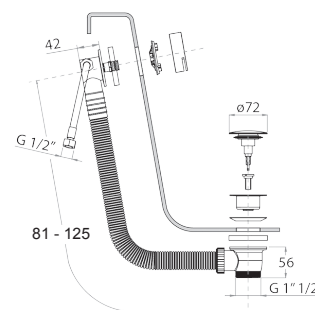

W001

Bathtub drain

- with handle
- WITH WASTE

N.B. complete finishing list in the section miscellaneous articles at the end of the pricelist

Chrome	91 02 W001
Matt Gun Metal PVD	91 P5 W001
Matt British Gold PVD	91 P6 W001
Matt Copper PVD	91 P9 W001

Brushed Stainless Steel 91 93 W001

W002

Bathtub drain

- with handle
- bath-tub drain with overflow
- WITH WASTE

N.B. complete finishing list in the section miscellaneous articles at the end of the pricelist

Chrome	91 02 W002
Matt Gun Metal PVD	91 P5 W002
Matt British Gold PVD	91 P6 W002
Matt Copper PVD	91 P9 W002

Brushed Stainless Steel 91 93 W002

9325

Mounting plate for deck-mount bathtub mixer

- screw covers
- mounting plate
- without cover plate

NOTE: To be finished with inspectable cover materials

Chrome 91 02 9325

9670

Mounting plate for deck-mount bathtub mixer

- screw covers
- mounting plate
- without cover plate

NOTE: To be finished with inspectable cover materials

Chrome 91 02 9670