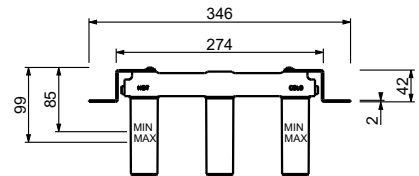

lead $\emptyset$ free

Wall-mount washbasin mixer - Handles in CARRARA WHITE MARBLE

- spout projection 21,5 cm
- handles
- flow restrictor 5 l/min at 3 bar
- 90° ceramic cartridge
- 1/2" inlets
- WITHOUT WASTE

A813BCX

External piece

Chrome	27 02 A813BCX
Matt Gun Metal PVD	27 P5 A813BCX
Matt British Gold PVD	27 P6 A813BCX
Matt Copper PVD	27 P9 A813BCX

Brushed Stainless Steel 27 93 A813BCX