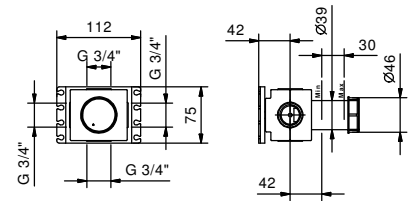

Built-in piece

19 00 D391A