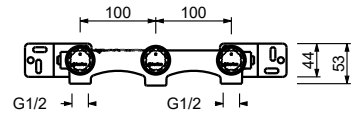

lead $\emptyset$ free

Wall-mount washbasin mixer - Handles in CARRARA WHITE MARBLE

- spout projection 21,5 cm
- handles
- flow restrictor 5 l/min at 3 bar
- 90° ceramic cartridge
- 1/2" inlets
- WITHOUT WASTE

A813BCX

External piece

Chrome	27 02 A813BCX
Matt Gun Metal PVD	27 P5 A813BCX
Matt British Gold PVD	27 P6 A813BCX
Matt Copper PVD	27 P9 A813BCX

Brushed Stainless Steel 27 93 A813BCX