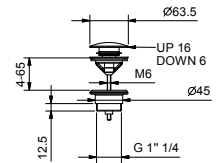

8434

Waste

- 1" 1/4
- pushing plug
- for washbasin without overflow
- for washbasin with overflow
- universal

N.B. complete finishing list in the section miscellaneous articles at the end of the pricelist

Chrome	91 02 8434
Matt Gun Metal PVD	91 P5 8434
Matt British Gold PVD	91 P6 8434
Matt Copper PVD	91 P9 8434

Brushed Stainless Steel 91 93 8434