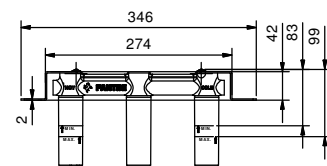

R010A

Built-in piece

44 00 R010A