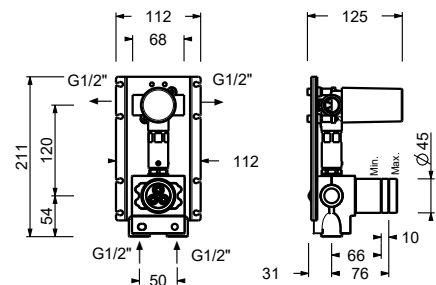

A585A

Built-in piece

17 00 A585A