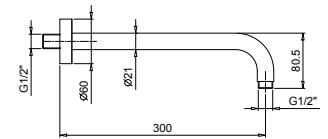

OPTIONAL: Built-in part for plasterboard

W046 91 00 W046

8059

Shower arm

- 45 cm long
- round backplate
- wall-mount
- 1/2" inlet

Chrome	81 02 8059
Matt Gun Metal PVD	81 P5 8059
Matt British Gold PVD	81 P6 8059
Matt Copper PVD	81 P9 8059

Brushed Stainless Steel 81 93 8059