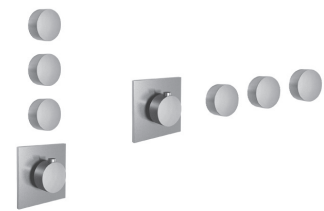

EXAMPLE OF COMBINATION - 3 OUTLETS