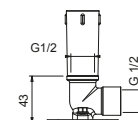

OPTIONAL: Built-in part for plasterboard

W046 91 00 W046