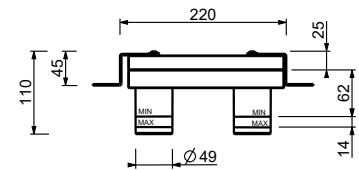

lead ϕ free

Wall-mount washbasin mixer

- spout projection 21 cm
- handle
- flow restrictor 5 l/min at 3 bar
- 1/2" inlets
- WITHOUT WASTE

A713B

External piece

Chrome	27 02 A713B
Matt Gun Metal PVD	27 P5 A713B
Matt British Gold PVD	27 P6 A713B
Matt Copper PVD	27 P9 A713B

Brushed Stainless Steel 27 93 A713B