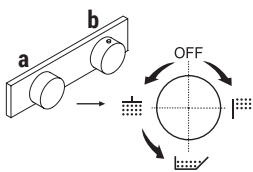

The built-in 3/4" thermostatic shower mixer is available:

- art. **A931B+D331A** - 1 outlet

- art. **A972B+D372A** - 2 outlets

- art. **A973B+D373A** - 3 outlets

EXAMPLE:

art. **A973B+D373A**

a) shut-off rotating diverter - By rotating the diverter knob from centre to right clockwise, one opens the first outlet, shuts off at the centre and rotating left opens the second and third outlets in a sequence.

b) temperature control.