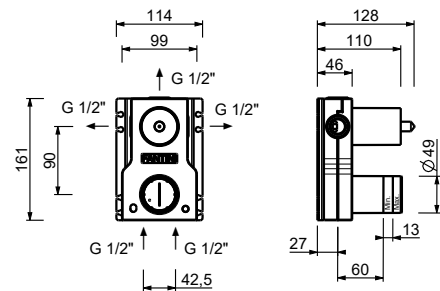

A787A

Built-in piece

44 00 A787A