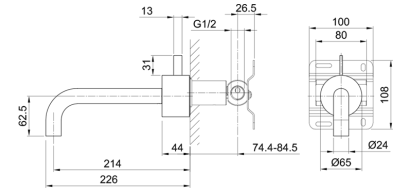

lead $\varnothing$ free

Wall-mount washbasin mixer

- spout projection 21,5 cm
- handle
- flow restrictor 5 l/min at 3 bar
- 1/2" inlets
- WITHOUT WASTE

A513B

External piece

Chrome	27 02 A513B
Matt Gun Metal PVD	27 P5 A513B
Matt British Gold PVD	27 P6 A513B
Matt Copper PVD	27 P9 A513B

Brushed Stainless Steel 27 93 A513B