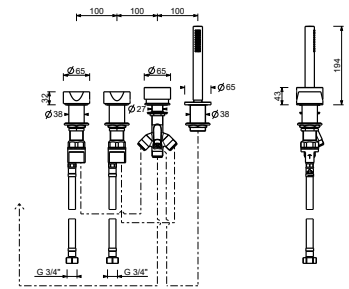

A267CX

Deck-mount bathtub mixer - Handles in CARRARA WHITE MARBLE

- without spout
- handles
- 4-hole
- **2-way** diverter with pushing button
- FIT handshower
- 150 cm flexible
- 90° ceramic cartridge
- 3/4" inlets
- flexible supply lines

Chrome	27 02 A267CX
Matt Gun Metal PVD	27 P5 A267CX
Matt British Gold PVD	27 P6 A267CX
Matt Copper PVD	27 P9 A267CX

Brushed Stainless Steel 27 93 A267CX