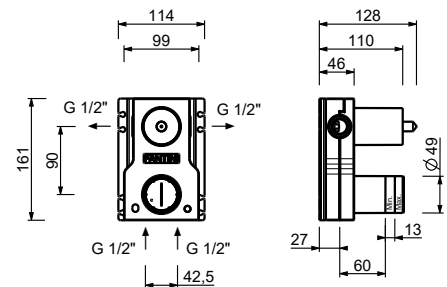

A785A

Built-in piece

44 00 A785A