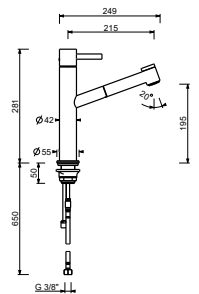

A753F
lead $\emptyset$ free

Single-hole sink mixer

- spout projection 22 cm
- handle
- turning spout
- one jet pull-out handshower
- flow restrictor 8 l/min at 3 bar
- flexible supply lines
- WITHOUT WASTE

Chrome 27 02 A753F
Matt Gun Metal PVD 27 P5 A753F
Matt British Gold PVD 27 P6 A753F
Matt Copper PVD 27 P9 A753F

Brushed Stainless Steel 27 93 A753F

A754F
lead $\emptyset$ free

Single-hole sink mixer

- spout projection 21,5 cm
- handle
- turning spout
- double jet pull-out handshower
- flow restrictor 8 l/min at 3 bar
- flexible supply lines
- WITHOUT WASTE

Chrome 27 02 A754F
Matt Gun Metal PVD 27 P5 A754F
Matt British Gold PVD 27 P6 A754F
Matt Copper PVD 27 P9 A754F

Brushed Stainless Steel 27 93 A754F