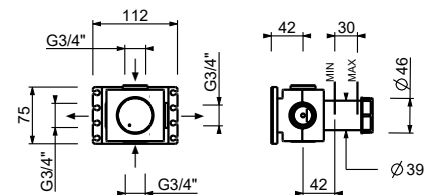

Built-in piece

19 00 D391A