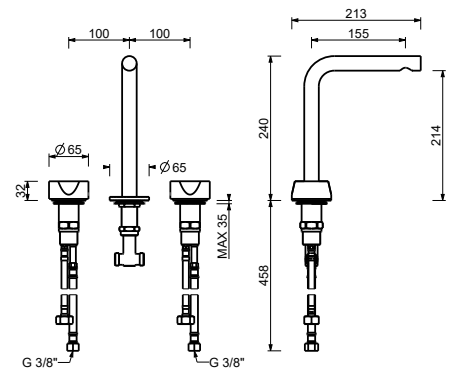

A206WFCY

3-hole high washbasin mixer - Handles in MARQUINA BLACK MARBLE

lead $\varnothing$ free

- h. 24 cm
- spout projection 15,5 cm
- handles
- flow restrictor 5 l/min at 3 bar
- 90° ceramic cartridge
- flexible supply lines
- WITHOUT WASTE

Chrome	27 02 A206WFCY
Matt Gun Metal PVD	27 P5 A206WFCY
Matt British Gold PVD	27 P6 A206WFCY
Matt Copper PVD	27 P9 A206WFCY

Brushed Stainless Steel 27 93 A206WFCY