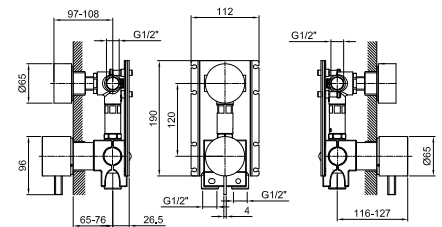

Built-in piece

17 00 A585A