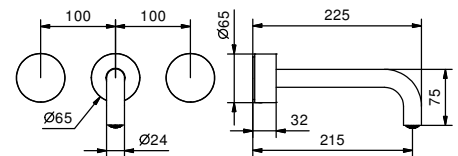

A813B

External piece

Chrome	27 02 A813B
Matt Gun Metal PVD	27 P5 A813B
Matt British Gold PVD	27 P6 A813B
Matt Copper PVD	27 P9 A813B

Brushed Stainless Steel 27 93 A813B