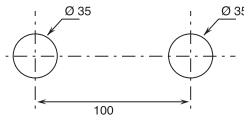

- 3-hole washbasin mixer.

art. A204WF

art. A206WF

art. A207WF