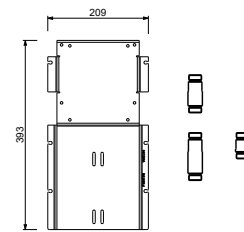

W213

OPTIONAL - Easy Fix System

1. plate and connections:
2. for an easy both horizontal and vertical installation of the thermostatic mixers:
   - to install art- D400A / D391A - **1 outlet**
   - to install art- D400A / D391A - **2 outlets**