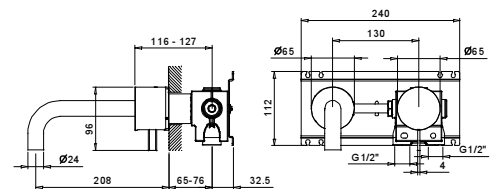

External piece

Chrome	27 02 A613B
Matt Gun Metal PVD	27 P5 A613B
Matt British Gold PVD	27 P6 A613B
Matt Copper PVD	27 P9 A613B

Brushed Stainless Steel 27 93 A613B