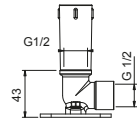

8058

Shower arm

- 25 cm long
- round backplate
- ceiling-mount
- 1/2" inlet

Chrome 81 02 8058
Matt Gun Metal PVD 81 P5 8058
Matt British Gold PVD 81 P6 8058
Matt Copper PVD 81 P9 8058

Brushed Stainless Steel 81 93 8058

OPTIONAL: Built-in part for plasterboard

W046 91 00 W046