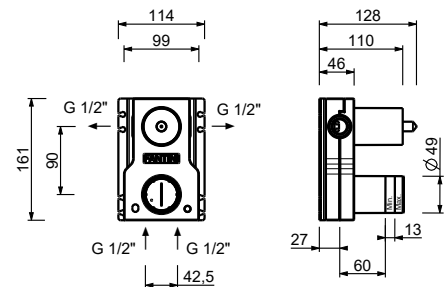

Built-in piece

44 00 A785A