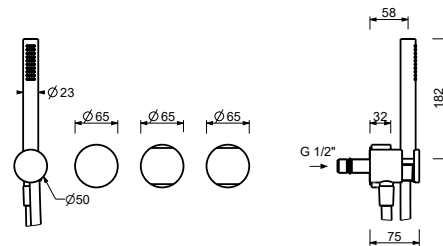

Built-in bathtub mixer - Handles in CARRARA WHITE MARBLE

- without spout
- handles
- **2-way** diverter with turning knob
- FIT handshower
- water plug with showerholder
- 150 cm PVC flexible
- 90° ceramic cartridge
- 1/2" inlets

A817BCX

External piece

Chrome	27 02 A817BCX
Matt Gun Metal PVD	27 P5 A817BCX
Matt British Gold PVD	27 P6 A817BCX
Matt Copper PVD	27 P9 A817BCX

Brushed Stainless Steel 27 93 A817BCX