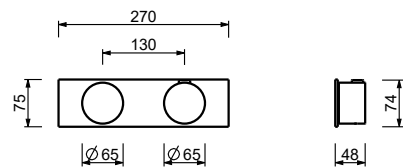

A972B

External piece

Chrome	27 02 A972B
Matt Gun Metal PVD	27 P5 A972B
Matt British Gold PVD	27 P6 A972B
Matt Copper PVD	27 P9 A972B

Brushed Stainless Steel 27 93 A972B