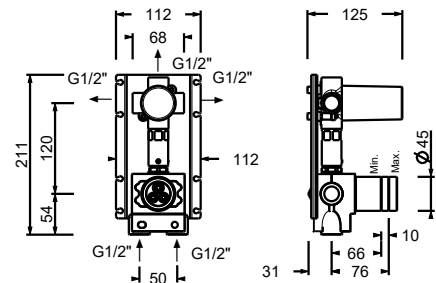

A587A

Built-in piece

17 00 A587A