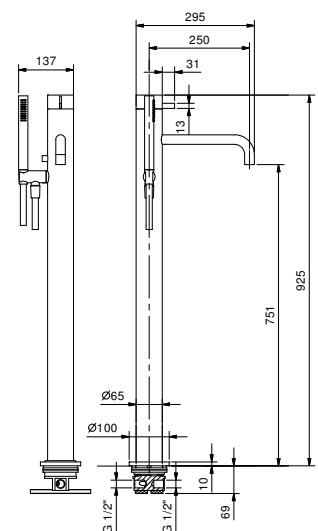

A036A

Built-in piece

17 00 A036A