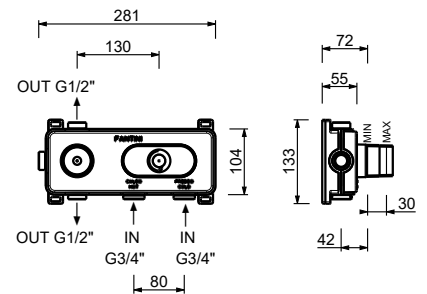

3/4" built-in thermostatic shower mixer - Handle in MARQUINA BLACK MARBLE

- handles
- **2-way** shut-off diverter with turning knob
- for horizontal installation only
- 3/4" inlets

A972BCY

External piece