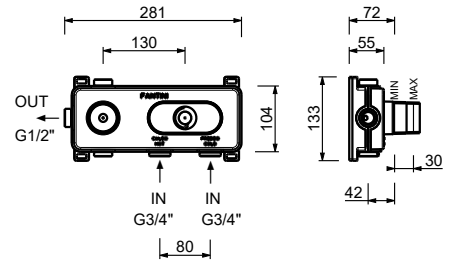

D331A

Built-in piece

19 00 D331A