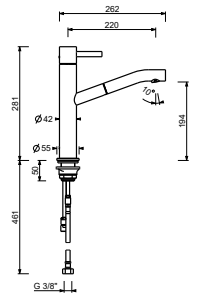

A753F
lead $\emptyset$ free

Single-hole sink mixer

- spout projection 22 cm
- handle
- turning spout
- one jet pull-out handshower
- flow restrictor 8 l/min at 3 bar
- flexible supply lines
- WITHOUT WASTE

Chrome 27 02 A753F
Matt Gun Metal PVD 27 P5 A753F
Matt British Gold PVD 27 P6 A753F
Matt Copper PVD 27 P9 A753F

Brushed Stainless Steel 27 93 A753F

A754F
lead $\emptyset$ free

Single-hole sink mixer

- spout projection 21,5 cm
- handle
- turning spout
- double jet pull-out handshower
- flow restrictor 8 l/min at 3 bar
- flexible supply lines
- WITHOUT WASTE

Chrome 27 02 A754F
Matt Gun Metal PVD 27 P5 A754F
Matt British Gold PVD 27 P6 A754F
Matt Copper PVD 27 P9 A754F

Brushed Stainless Steel 27 93 A754F