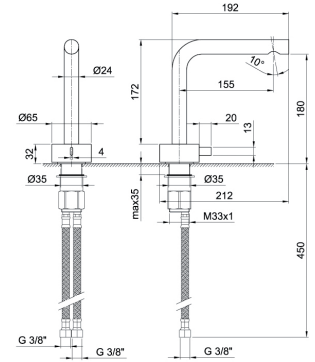

A004WF
lead $\varnothing$ free

Single-hole washbasin mixer

- h. 20,5 cm
- spout projection 15,5 cm
- handle
- flow restrictor 5 l/min at 3 bar
- flexible supply lines
- WITHOUT WASTE

Chrome 27 02 A004WF
Matt Gun Metal PVD 27 P5 A004WF
Matt British Gold PVD 27 P6 A004WF
Matt Copper PVD 27 P9 A004WF

Brushed Stainless Steel 27 93 A004WF