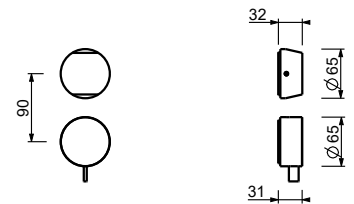

A785BCY

External piece

Chrome	27 02 A785BCY
Matt Gun Metal PVD	27 P5 A785BCY
Matt British Gold PVD	27 P6 A785BCY
Matt Copper PVD	27 P9 A785BCY

Brushed Stainless Steel 27 93 A785BCY