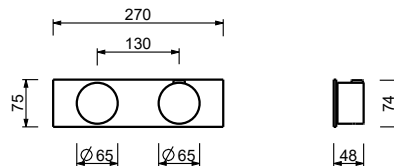

3/4" built-in thermostatic shower mixer

- handles
- **3-way** shut-off diverter with turning knob
- for horizontal installation only
- 3/4" inlets

A973B

External piece

Chrome	27 02 A973B
Matt Gun Metal PVD	27 P5 A973B
Matt British Gold PVD	27 P6 A973B
Matt Copper PVD	27 P9 A973B

Brushed Stainless Steel 27 93 A973B