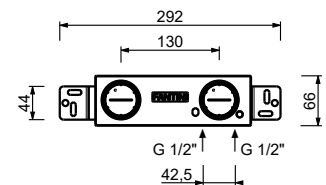

External piece

Chrome	27 02 A713BCX
Matt Gun Metal PVD	27 P5 A713BCX
Matt British Gold PVD	27 P6 A713BCX
Matt Copper PVD	27 P9 A713BCX

Brushed Stainless Steel 27 93 A713BCX