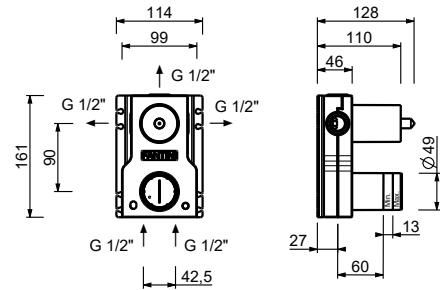

A787A

Built-in piece

44 00 A787A