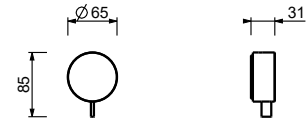

Built-in shower mixer

- handle
- no. 1 1/2" outlet
- 1/2" inlets
- soundproof

A763B

External piece

Chrome	27 02 A763B
Matt Gun Metal PVD	27 P5 A763B
Matt British Gold PVD	27 P6 A763B
Matt Copper PVD	27 P9 A763B

Brushed Stainless Steel 27 93 A763B