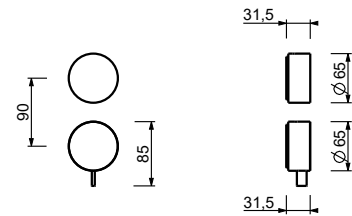

External piece

Chrome	27 02 A785B
Matt Gun Metal PVD	27 P5 A785B
Matt British Gold PVD	27 P6 A785B
Matt Copper PVD	27 P9 A785B

Brushed Stainless Steel 27 93 A785B