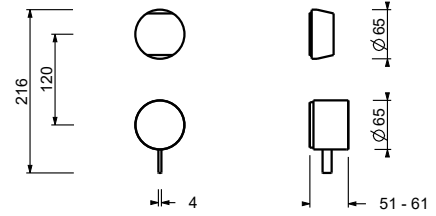

Built-in shower mixer - Handle in MARQUINA BLACK MARBLE

- handles
- **3-way** diverter with turning knob
- with ECO SYSTEM
- 1/2" inlets
- soundproof

A587BCY

External piece

Chrome	27 02 A587BCY
Matt Gun Metal PVD	27 P5 A587BCY
Matt British Gold PVD	27 P6 A587BCY
Matt Copper PVD	27 P9 A587BCY

Brushed Stainless Steel 27 93 A587BCY