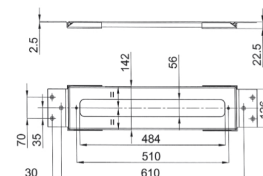

W001

Bathtub drain

- with handle
- WITH WASTE

N.B. complete finishing list in the section miscellaneous articles at the end of the pricelist

Chrome	91 02 W001
Matt Gun Metal PVD	91 P5 W001
Matt British Gold PVD	91 P6 W001
Matt Copper PVD	91 P9 W001

Brushed Stainless Steel 91 93 W001

W002

Bathtub drain

- with handle
- bath-tub drain with overflow
- WITH WASTE

N.B. complete finishing list in the section miscellaneous articles at the end of the pricelist

Chrome	91 02 W002
Matt Gun Metal PVD	91 P5 W002
Matt British Gold PVD	91 P6 W002
Matt Copper PVD	91 P9 W002

Brushed Stainless Steel 91 93 W002

9325

Mounting plate for deck-mount bathtub mixer

- screw covers
- mounting plate
- without cover plate

NOTE: To be finished with inspectable cover materials

Chrome 91 02 9325

9670

Mounting plate for deck-mount bathtub mixer

- screw covers
- mounting plate
- without cover plate

NOTE: To be finished with inspectable cover materials

Chrome 91 02 9670