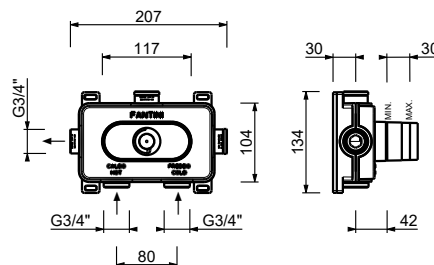

Brushed Stainless Steel 27 93 A900B

D400A

Built-in piece

19 00 D400A

3/4" stop valve

- handle
- 90° ceramic cartridge
- 3/4" inlets
- soundproof

A991B

External piece