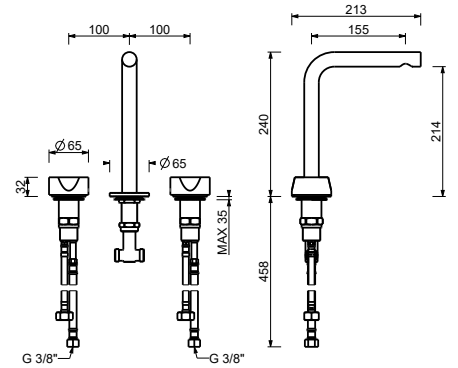

A206WFCX

3-hole high washbasin mixer - Handles in CARRARA WHITE MARBLE

lead $\varnothing$ free

- h. 24 cm
- spout projection 15,5 cm
- handles
- flow restrictor 5 l/min at 3 bar
- 90° ceramic cartridge
- flexible supply lines
- WITHOUT WASTE

Chrome	27 02 A206WFCX
Matt Gun Metal PVD	27 P5 A206WFCX
Matt British Gold PVD	27 P6 A206WFCX
Matt Copper PVD	27 P9 A206WFCX

Brushed Stainless Steel 27 93 A206WFCX