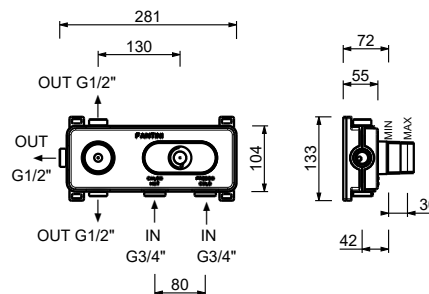

Brushed Stainless Steel 27 93 A973B

D373A

Built-in piece

19 00 D373A

3/4" built-in thermostatic shower mixer - Handle in CARRARA WHITE MARBLE

- handles
- **3-way** shut-off diverter with turning knob
- for horizontal installation only
- 3/4" inlets