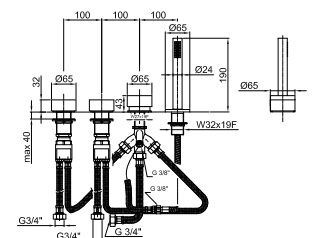

A267

Deck-mount bathtub mixer

- without spout
- handles
- 4-hole
- **2-way** diverter with pushing button
- FIT handshower
- 150 cm flexible
- 90° ceramic cartridge
- 3/4" inlets
- flexible supply lines

Chrome 27 02 A267
Matt Gun Metal PVD 27 P5 A267
Matt British Gold PVD 27 P6 A267
Matt Copper PVD 27 P9 A267

Brushed Stainless Steel 27 93 A267