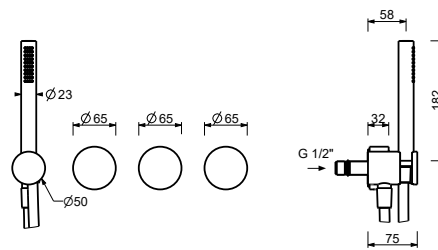

A817B

External piece

Chrome	27 02 A817B
Matt Gun Metal PVD	27 P5 A817B
Matt British Gold PVD	27 P6 A817B
Matt Copper PVD	27 P9 A817B

Brushed Stainless Steel 27 93 A817B