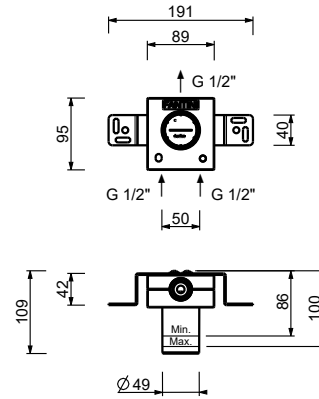

Built-in shower mixer

- handle
- no. 1 1/2" outlet
- 1/2" inlets
- soundproof

A763B

External piece

Chrome	27 02 A763B
Matt Gun Metal PVD	27 P5 A763B
Matt British Gold PVD	27 P6 A763B
Matt Copper PVD	27 P9 A763B

Brushed Stainless Steel 27 93 A763B

A763A

Built-in piece

44 00 A763A