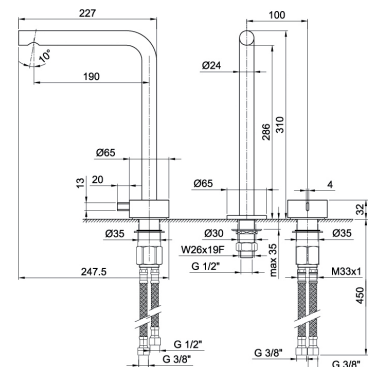

A107WF
lead $\varnothing$ free

2-hole high washbasin mixer with extended spout

- h. 31 cm
- spout projection 19 cm
- handle
- flow restrictor 5 l/min at 3 bar
- flexible supply lines
- WITHOUT WASTE

Chrome 27 02 A107WF
Matt Gun Metal PVD 27 P5 A107WF
Matt British Gold PVD 27 P6 A107WF
Matt Copper PVD 27 P9 A107WF

Brushed Stainless Steel 27 93 A107WF