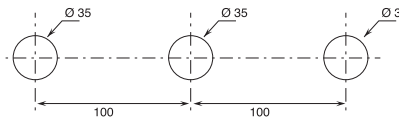

Technical information

AF/21 is supplied as standard WITH HANDLE.

All washbasin and bidet mixers are fitted with 5 l/min **flow restrictors**.

- PROGRESSIVE CARTRIDGE MIXERS

By turning the mixer 90° anticlockwise the water flows gets **cold > warmer > hot**.

- TRADITIONAL CARTRIDGE MIXERS

Water flow is controlled operating the handle up and down. **Temperature is controlled** rotating the handle right or left.

BASINS HOLE SIZE:

- For single-hole washbasin and bidet mixers.

- 2-hole washbasin mixer.

art. A104WF

art. A106WF

art. A107WF

- 3-hole washbasin mixer.

art. A204WF

art. A206WF

art. A207WF

The built-in 3/4" thermostatic shower mixer is available:

- art. **A931B+D331A** - 1 outlet

- art. **A972B+D372A** - 2 outlets

- art. **A973B+D373A** - 3 outlets

EXAMPLE:

art. **A973B+D373A**

a) shut-off rotating diverter - By rotating the diverter knob from centre to right clockwise, one opens the first outlet, shuts off at the centre and rotating left opens the second and third outlets in a sequence.

b) temperature control.

Base materials: BRASS

Finishing:

02 Chrome

P5 Matt Gun Metal PVD

P6 Matt British Gold PVD

P9 Matt Copper PVD

Base materials:

STAINLESS STEEL AISI 316/316 L

Finishing:

93 Brushed Stainless Steel