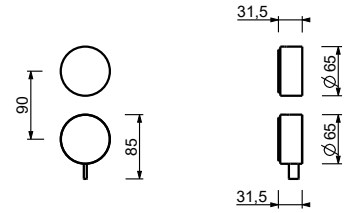

Built-in shower mixer

- handles
- **3-way** diverter with turning knob
- 1/2" inlets
- soundproof

A787B

External piece

Chrome	27 02 A787B
Matt Gun Metal PVD	27 P5 A787B
Matt British Gold PVD	27 P6 A787B
Matt Copper PVD	27 P9 A787B

Brushed Stainless Steel 27 93 A787B