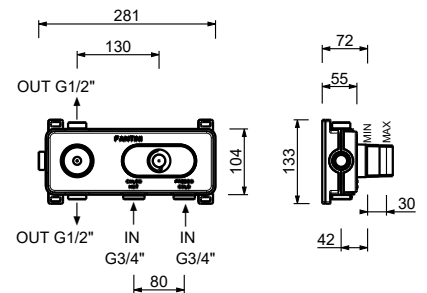

D372A

Built-in piece

19 00 D372A