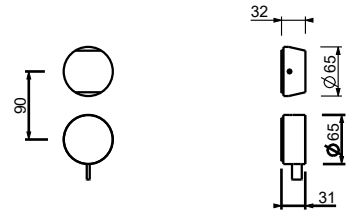

Built-in shower mixer - Handles in MARQUINA BLACK MARBLE

- handles
- **3-way** diverter with turning knob
- 1/2" inlets
- soundproof

A787BCY

External piece

Chrome	27 02 A787BCY
Matt Gun Metal PVD	27 P5 A787BCY
Matt British Gold PVD	27 P6 A787BCY
Matt Copper PVD	27 P9 A787BCY

Brushed Stainless Steel 27 93 A787BCY