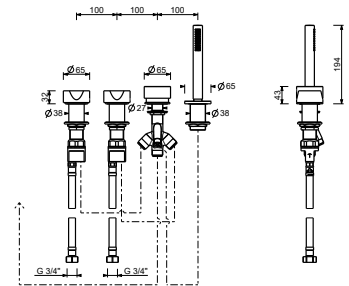

A267CY

Deck-mount bathtub mixer - Handles in MARQUINA BLACK MARBLE

- without spout
- handles
- 4-hole
- **2-way** diverter with pushing button
- FIT handshower
- 150 cm flexible
- 90° ceramic cartridge
- 3/4" inlets
- flexible supply lines

Chrome	27 02 A267CY
Matt Gun Metal PVD	27 P5 A267CY
Matt British Gold PVD	27 P6 A267CY
Matt Copper PVD	27 P9 A267CY

Brushed Stainless Steel 27 93 A267CY