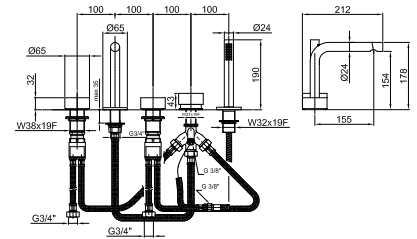

A265

Deck-mount bathtub mixer

- spout projection 15,5 cm
- handles
- 5-hole
- **2-way** diverter with pushing button
- FIT handshower
- 150 cm flexible
- 90° ceramic cartridge
- 3/4" inlets
- flexible supply lines

Chrome 27 02 A265
Matt Gun Metal PVD 27 P5 A265
Matt British Gold PVD 27 P6 A265
Matt Copper PVD 27 P9 A265

Brushed Stainless Steel 27 93 A265