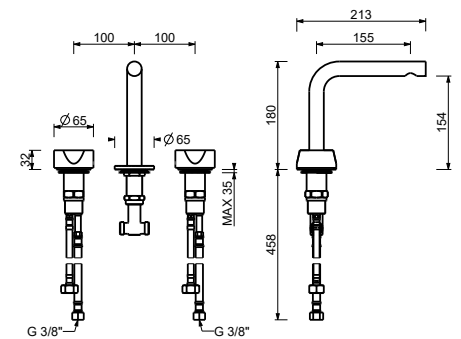

3-hole washbasin mixer - Handles in CARRARA WHITE MARBLE

- h. 18 cm
- spout projection 15,5 cm
- handles
- flow restrictor 5 l/min at 3 bar
- 90° ceramic cartridge
- flexible supply lines
- WITHOUT WASTE

Chrome	27 02 A204WFCX
Matt Gun Metal PVD	27 P5 A204WFCX
Matt British Gold PVD	27 P6 A204WFCX
Matt Copper PVD	27 P9 A204WFCX

Brushed Stainless Steel 27 93 A204WFCX