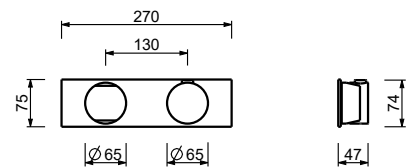

A972BCY

External piece

Chrome	27 02 A972BCY
Matt Gun Metal PVD	27 P5 A972BCY
Matt British Gold PVD	27 P6 A972BCY
Matt Copper PVD	27 P9 A972BCY

Brushed Stainless Steel 27 93 A972BCY