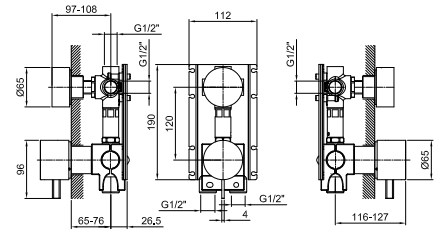

Built-in shower mixer

- handles
- **3-way** diverter with turning knob
- with ECO SYSTEM
- 1/2" inlets
- soundproof

A587B

External piece

Chrome	27 02 A587B
Matt Gun Metal PVD	27 P5 A587B
Matt British Gold PVD	27 P6 A587B
Matt Copper PVD	27 P9 A587B

Brushed Stainless Steel 27 93 A587B

A587A

Built-in piece

17 00 A587A