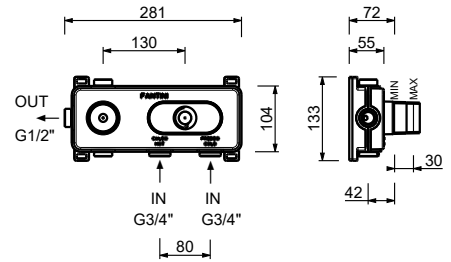

3/4" built-in thermostatic shower mixer

- handles
- **2-way** shut-off diverter with turning knob
- for horizontal installation only
- 3/4" inlets

A972B

External piece

Chrome	27 02 A972B
Matt Gun Metal PVD	27 P5 A972B
Matt British Gold PVD	27 P6 A972B
Matt Copper PVD	27 P9 A972B