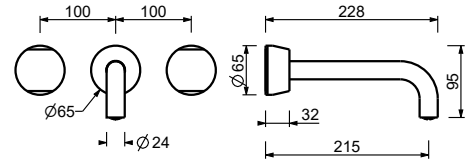

lead $\emptyset$ free

Wall-mount washbasin mixer - Handles in CARRARA WHITE MARBLE

- spout projection 21,5 cm
- handles
- flow restrictor 5 l/min at 3 bar
- 90° ceramic cartridge
- 1/2" inlets
- WITHOUT WASTE

A813BCX

External piece

Chrome	27 02 A813BCX
Matt Gun Metal PVD	27 P5 A813BCX
Matt British Gold PVD	27 P6 A813BCX
Matt Copper PVD	27 P9 A813BCX

Brushed Stainless Steel 27 93 A813BCX