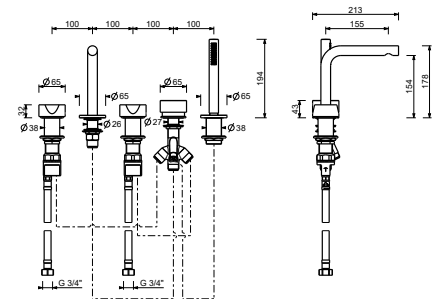

A265CY

Deck-mount bathtub mixer - Handles in MARQUINA BLACK MARBLE

- spout projection 15,5 cm
- handles
- 5-hole
- **2-way** diverter with pushing button
- FIT handshower
- 150 cm flexible
- 90° ceramic cartridge
- 3/4" inlets
- flexible supply lines

Chrome 27 02 A265CY
Matt Gun Metal PVD 27 P5 A265CY
Matt British Gold PVD 27 P6 A265CY
Matt Copper PVD 27 P9 A265CY

Brushed Stainless Steel 27 93 A265CY