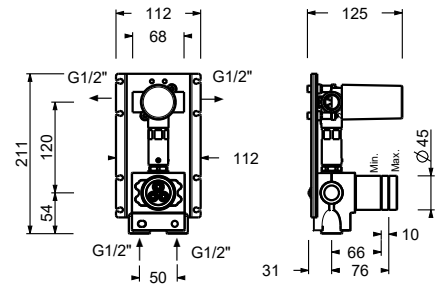

A585A

Built-in piece

17 00 A585A