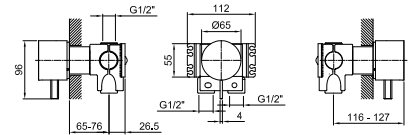

Built-in shower mixer

- no. 1 1/2" outlet
- handle
- 1/2" inlets
- soundproof

A563B

External piece

Chrome	27 02 A563B
Matt Gun Metal PVD	27 P5 A563B
Matt British Gold PVD	27 P6 A563B
Matt Copper PVD	27 P9 A563B

Brushed Stainless Steel 27 93 A563B

A563A

Built-in piece

17 00 A563A