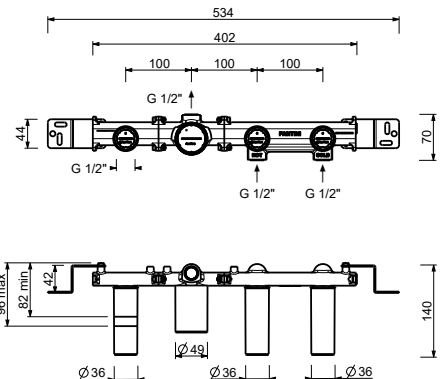

Built-in bathtub mixer - Handles in MARQUINA BLACK MARBLE

- without spout
- handles
- **2-way** diverter with turning knob
- FIT handshower
- water plug with showerholder
- 150 cm PVC flexible
- 90° ceramic cartridge
- 1/2" inlets