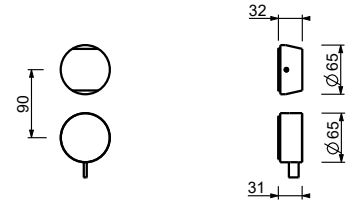

Built-in shower mixer - Handles in CARRARA WHITE MARBLE

- handles
- **2-way** diverter with turning knob
- 1/2" inlets
- soundproof

A785BCX

External piece

Chrome	27 02 A785BCX
Matt Gun Metal PVD	27 P5 A785BCX
Matt British Gold PVD	27 P6 A785BCX
Matt Copper PVD	27 P9 A785BCX

Brushed Stainless Steel 27 93 A785BCX