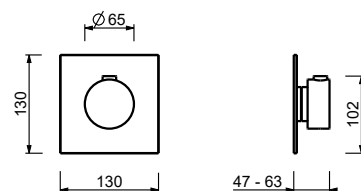

A900B

External piece

Chrome	27 02 A900B
Matt Gun Metal PVD	27 P5 A900B
Matt British Gold PVD	27 P6 A900B
Matt Copper PVD	27 P9 A900B

Brushed Stainless Steel 27 93 A900B