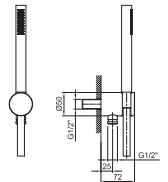

8061

Shower set

- FIT handshower
- water plug with showerholder
- 150 cm PVC flexible
- 1/2" inlet

Chrome 81 02 8061
Matt Gun Metal PVD 81 P5 8061
Matt British Gold PVD 81 P6 8061
Matt Copper PVD 81 P9 8061

Brushed Stainless Steel 81 93 8061