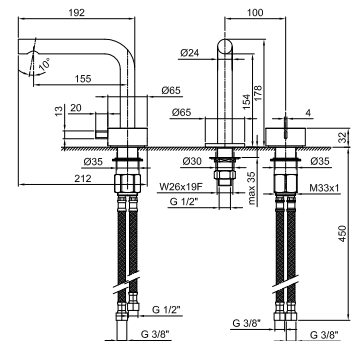

A104WF
lead $\varnothing$ free

2-hole washbasin mixer

- h. 18 cm
- spout projection 15,5 cm
- handle
- flow restrictor 5 l/min at 3 bar
- flexible supply lines
- WITHOUT WASTE

Chrome 27 02 A104WF
Matt Gun Metal PVD 27 P5 A104WF
Matt British Gold PVD 27 P6 A104WF
Matt Copper PVD 27 P9 A104WF

Brushed Stainless Steel 27 93 A104WF