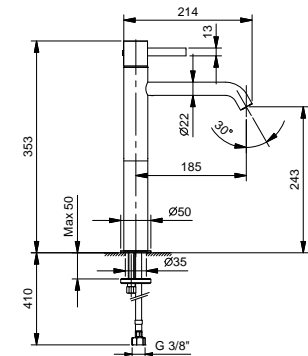

A706WF
lead $\emptyset$ free

Single-hole high washbasin mixer

- spout projection 18,5 cm
- handle
- flow restrictor 5 l/min at 3 bar
- flexible supply lines
- WITHOUT WASTE

Chrome 27 02 A706WF
Matt Gun Metal PVD 27 P5 A706WF
Matt British Gold PVD 27 P6 A706WF
Matt Copper PVD 27 P9 A706WF

Brushed Stainless Steel 27 93 A706WF