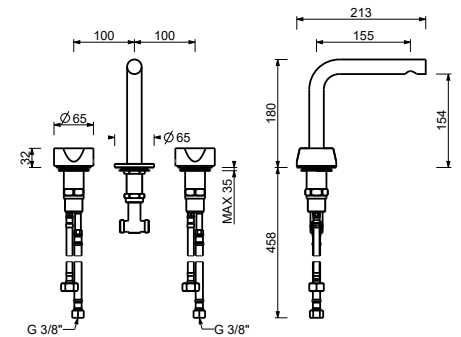

3-hole washbasin mixer - Handles in MARQUINA BLACK MARBLE

- h. 18 cm
- spout projection 15,5 cm
- handles
- flow restrictor 5 l/min at 3 bar
- 90° ceramic cartridge
- flexible supply lines
- WITHOUT WASTE

Chrome	27 02 A204WFCY
Matt Gun Metal PVD	27 P5 A204WFCY
Matt British Gold PVD	27 P6 A204WFCY
Matt Copper PVD	27 P9 A204WFCY

Brushed Stainless Steel 27 93 A204WFCY