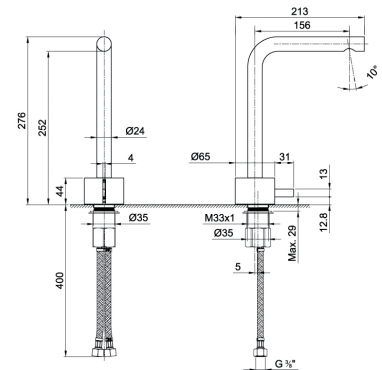

A506WF
lead $\emptyset$ free

Single-hole high washbasin mixer

- h. 27,5 cm
- spout projection 15,5 cm
- handle
- flow restrictor 5 l/min at 3 bar
- flexible supply lines
- WITHOUT WASTE

Chrome 27 02 A506WF
Matt Gun Metal PVD 27 P5 A506WF
Matt British Gold PVD 27 P6 A506WF
Matt Copper PVD 27 P9 A506WF

Brushed Stainless Steel 27 93 A506WF