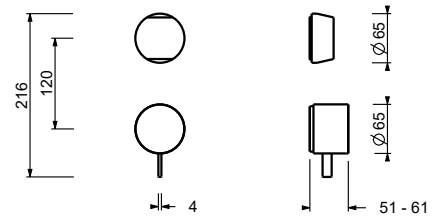

A585BCY

External piece

Chrome	27 02 A585BCY
Matt Gun Metal PVD	27 P5 A585BCY
Matt British Gold PVD	27 P6 A585BCY
Matt Copper PVD	27 P9 A585BCY

Brushed Stainless Steel 27 93 A585BCY