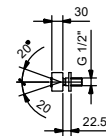

8063

Lateral body spray

- Base material: brass
- adjustable
- anti-lime scale system
- 1/2" inlet

Chrome 81 02 8063
Matt Gun Metal PVD 81 P5 8063
Matt British Gold PVD 81 P6 8063
Matt Copper PVD 81 P9 8063