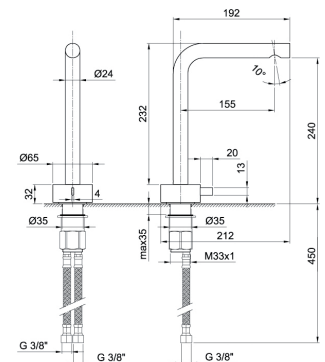

A006WF
lead $\varnothing$ free

Single-hole high washbasin mixer

- h. 26,5 cm
- spout projection 15,5 cm
- handle
- flow restrictor 5 l/min at 3 bar
- flexible supply lines
- WITHOUT WASTE

Chrome 27 02 A006WF
Matt Gun Metal PVD 27 P5 A006WF
Matt British Gold PVD 27 P6 A006WF
Matt Copper PVD 27 P9 A006WF

Brushed Stainless Steel 27 93 A006WF