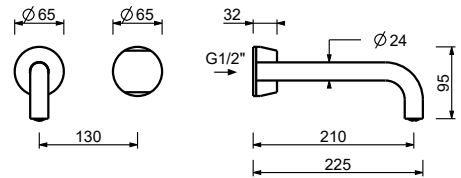

Brushed Stainless Steel 27 93 A713BCY

A713A

Built-in piece

44 00 A713A

A504WF
lead \emptyset free

Single-hole washbasin mixer

- h. 21,5 cm
- spout projection 15,5 cm
- handle
- flow restrictor 5 l/min at 3 bar
- flexible supply lines
- WITHOUT WASTE