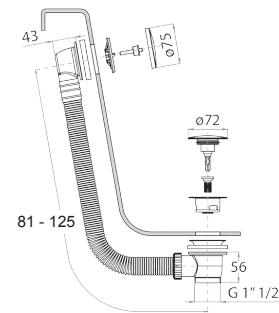

W001

Bathtub drain

- with handle
- WITH WASTE

N.B. complete finishing list in the section miscellaneous articles at the end of the pricelist

Chrome	91 02 W001
Matt Gun Metal PVD	91 P5 W001
Matt British Gold PVD	91 P6 W001
Matt Copper PVD	91 P9 W001

Brushed Stainless Steel 91 93 W001

W002

Bathtub drain

- with handle
- bath-tub drain with overflow
- WITH WASTE

N.B. complete finishing list in the section miscellaneous articles at the end of the pricelist

Chrome	91 02 W002
Matt Gun Metal PVD	91 P5 W002
Matt British Gold PVD	91 P6 W002
Matt Copper PVD	91 P9 W002

Brushed Stainless Steel 91 93 W002

9325

Mounting plate for deck-mount bathtub mixer

- screw covers
- mounting plate
- without cover plate

NOTE: To be finished with inspectable cover materials

Chrome 91 02 9325

9670

Mounting plate for deck-mount bathtub mixer

- screw covers
- mounting plate
- without cover plate

NOTE: To be finished with inspectable cover materials

Chrome 91 02 9670