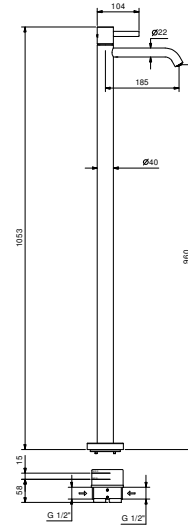

- h. 26,5 cm
- spout projection 15,5 cm
- handle
- flow restrictor 5 l/min at 3 bar
- flexible supply lines
- WITHOUT WASTE

Chrome 27 02 A006WF
 Matt Gun Metal PVD 27 P5 A006WF
 Matt British Gold PVD 27 P6 A006WF
 Matt Copper PVD 27 P9 A006WF

Floor-mount washbasin mixer

- spout projection 18,5 cm
- handle
- flow restrictor 5 l/min at 3 bar
- 1/2" inlets
- WITHOUT WASTE

A736B

External piece

Chrome	27 02 A736B
Matt Gun Metal PVD	27 P5 A736B
Matt British Gold PVD	27 P6 A736B
Matt Copper PVD	27 P9 A736B

Brushed Stainless Steel 27 93 A736B

3336A

Built-in piece

19 00 3336A

A204WF
lead \emptyset free

3-hole washbasin mixer

- h. 18 cm
- spout projection 15,5 cm
- handles
- flow restrictor 5 l/min at 3 bar
- 90° ceramic cartridge
- flexible supply lines
- WITHOUT WASTE