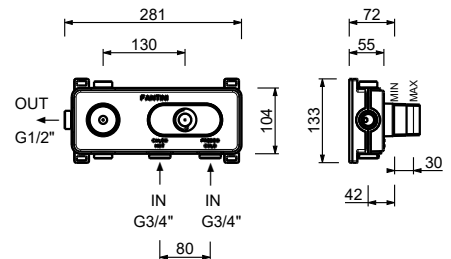

Brushed Stainless Steel 27 93 A931BCX

D331A

Built-in piece

19 00 D331A

3/4" built-in thermostatic shower mixer - Handle in MARQUINA BLACK MARBLE

- handles
- no. 1 1/2" outlet
- for horizontal installation only
- 3/4" inlets